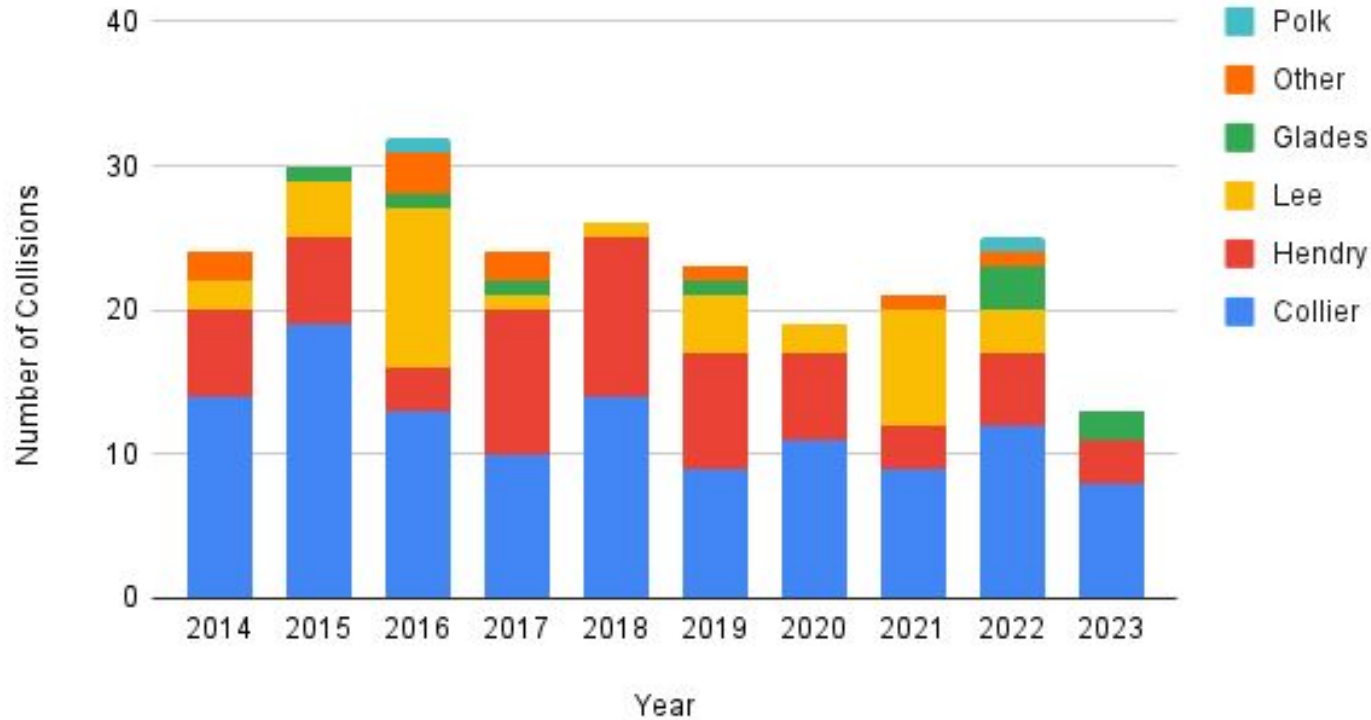

Panther - Vehicle Collisions By County

2. Analyze Data About Vehicle Collisions

Answer questions 3 and 4 in the handout:
Florida Panther Deaths From Vehicle Collisions.