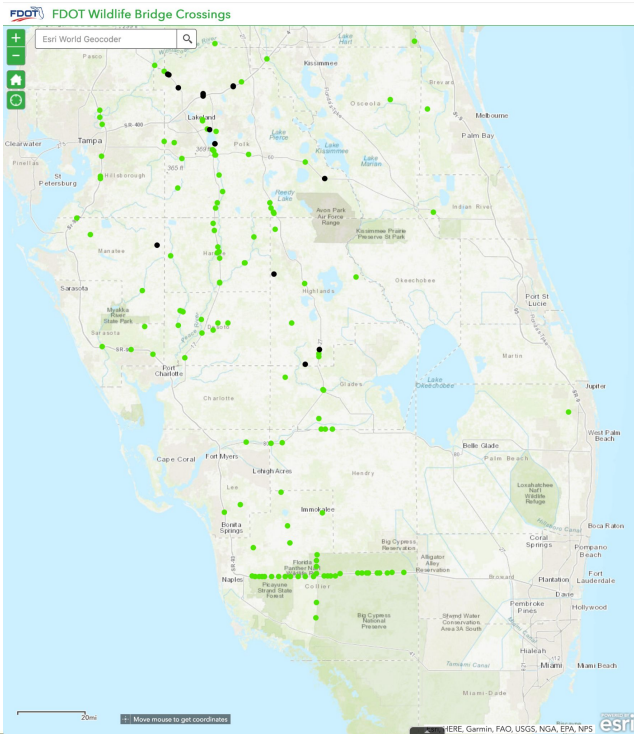

2. Analyze Data About Vehicle Collisions

Answer questions 3 and 4 in the handout:
Florida Panther Deaths From Vehicle Collisions.

3. Make and Support a Claim About Wildlife Crossings

- Watch the video [“Connecting with Broketail”](#) (11:51).
- Answer questions 1 and 2 in the Wildlife Crossings Claim-Evidence-Reasoning handout.

4. Make and Support a Claim About Wildlife Crossings

- Analyze the online map [FDOT Wildlife Bridge Crossings](#).
- Answer questions 3–5 in the Wildlife Crossing Claim-Evidence-Reasoning handout.

8. Panthers Surviving Human-Wildlife Conflict