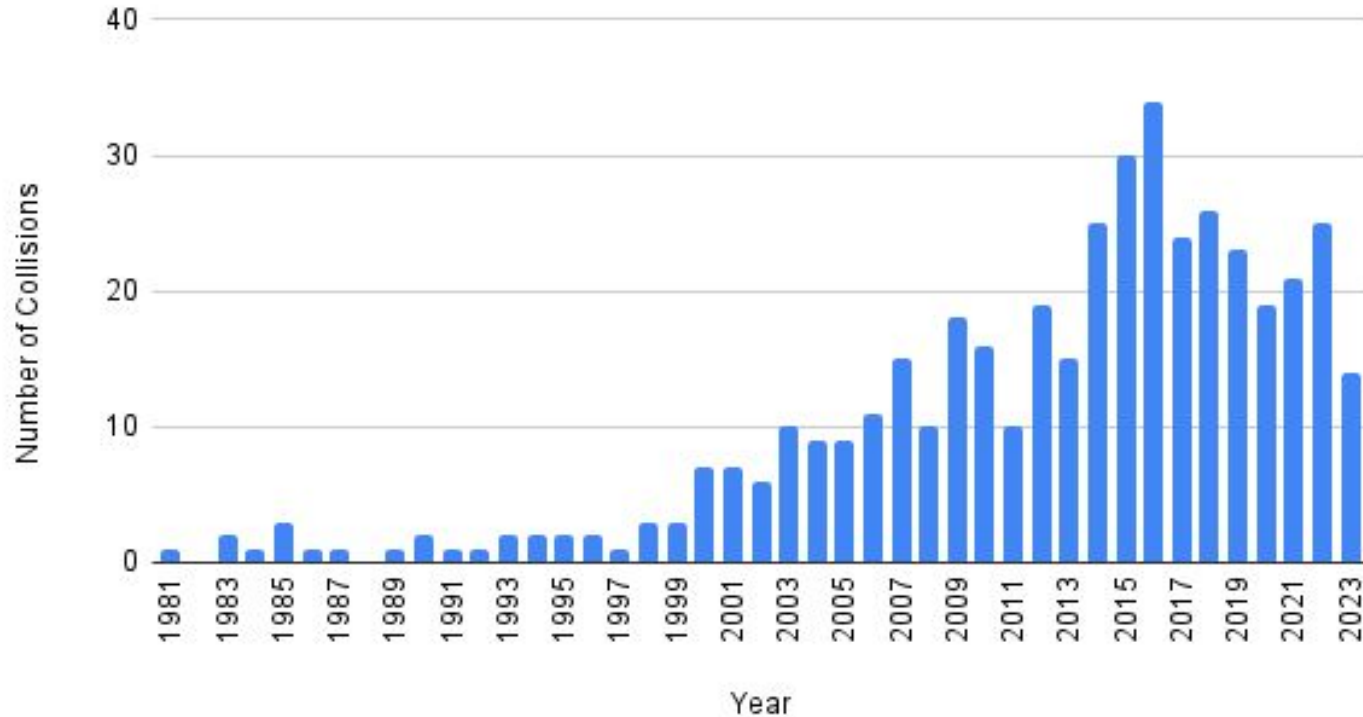

Panther - Vehicle Collisions in Florida Over Time

2. Analyze Data About Vehicle Collisions

Answer questions 1 and 2 in the handout: **Florida Panther Deaths From Vehicle Collisions.**