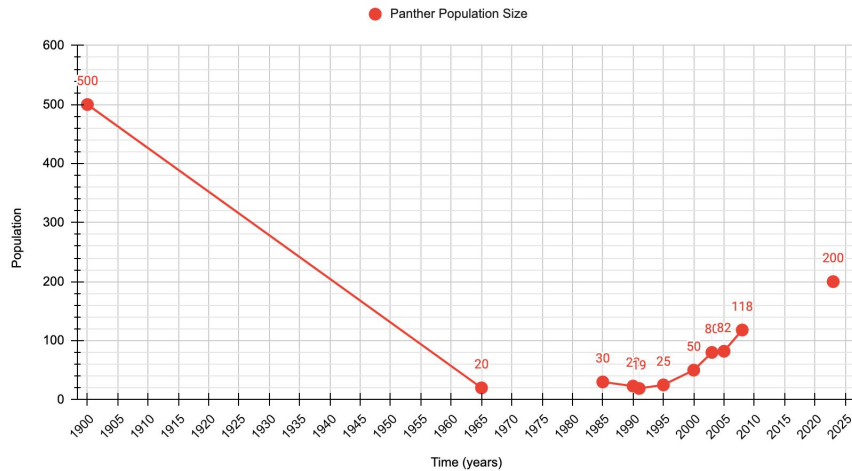

9. Gray Wolf Population's Carrying Capacity

Do you think the Florida panther population will reach carrying capacity? If yes, how? If no, why not?

History of the Florida Panther Population