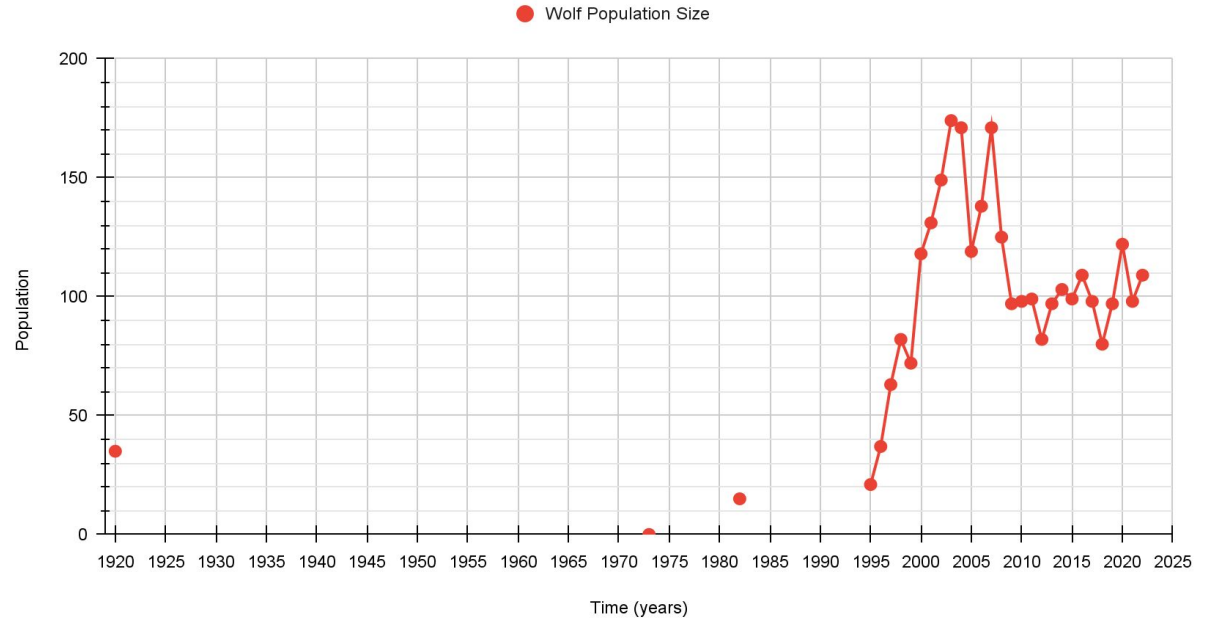

6. Gray Wolf Population's Carrying Capacity

Source: Arizona
Historical Society /
PBS.org

7. Gray Wolf Population's Carrying Capacity

History of the Wolf Population in Yellowstone National Park

Unconnected data points (1925-1963, 1982-1995) represent incomplete population counts.