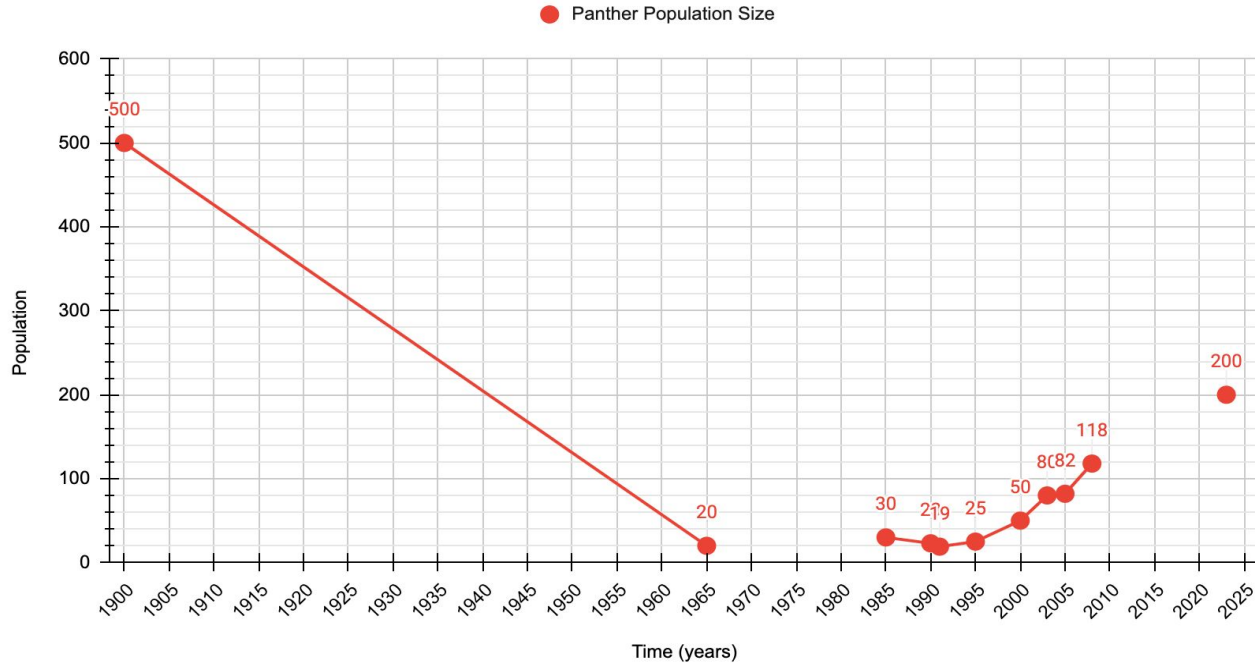

A photograph of a female cougar standing in a forest at night. She is the central focus, looking towards the camera. In the background, two smaller cougar cubs are visible, one slightly behind and to the left of the adult. The scene is dimly lit, with some foliage and tree trunks visible in the dark background.

3. Graph the Florida Panther Population (Model)

History of the Florida Panther Population

Fig. 1

5. Graph the Florida Panther Population

Fig. 2
Exponential
Growth of
Population
Size Over Time

Compare Wolves and Panthers

6. Gray Wolf Population's Carrying Capacity

Source: Arizona
Historical Society /
PBS.org

7. Gray Wolf Population's Carrying Capacity

History of the Wolf Population in Yellowstone National Park

Unconnected data points (1925-1963, 1982-1995) represent incomplete population counts.